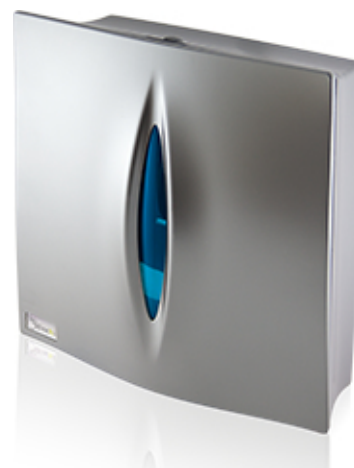

Interjold towel dispenser - Silver

TECHNICAL DATASHEET

Place of use	Public toilets, kitchens...
Display	Central display to check the level of the paper.
Colours	Silver color tissue and central display to chose between Fumé or Blue.
Capacity	600 fold paper towels "Z", "V", Wand C.
Material	ABS
Type of opening	Plastic key.
Attachment	By screws and dowels to the wall.
Accesories	Bag: 4 dowels, 4 screws and plastic key.
Sales unit	Packing of 1 unit in boxes of 10 units.
Net product	Measures: Height 331 mm. x Width 308 mm. x Bottom 149 mm. Weight: 1,0 Kg.
Box – 1 u. (with packing)	Measures: Height 335 mm. x Width 313 mm. x Bottom 153 mm. Weight: 1,250 Kg.
Standard box – 10 u.	Measures: Height 696 mm. x Width 325 mm. x Bottom 795 mm. Weight: 14 Kg. - Volume: 0,18 m ³
Pallet	Measures: Height 2.200 mm. x Width 800 mm. x Bottom 1.300 mm. Weight: 185 Kg. - Volume: 2,30 m ³ - Quantity: 120 u.
Made in	Spain

Fumé · TS2000G

Blue · TSC2025G