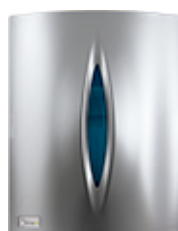

Centre feed roll dispenser maxi - Silver

TECHNICAL DATASHEET

Place of use	Public toilets, kitchens...
Display	Central display to check the level of the paper.
Colours	Silver color dipenser and central display to chose between Fumé or Blue.
Capacity	Continuous paper roll. Maximum diameter: 21,5 cm. Maximum Height: 22,5 cm.
Material	ABS
Type of opening	Plastic key.
Attachment	By screws and dowels to the wall.
Accesories	Bag: 3 dowels, 3 screws and plastic key.
Sales unit	Packing of 1 unit.
Net product	Measures: Height 319 mm. x Width 255 mm. x Bottom 250 mm. Weight: 1,150 Kg.
Box – 1 u. (with packing)	Measures: Height 330 mm. x Width 258 mm. x Bottom 264 mm. Weight: 1,5 Kg.
Pallet	Measures: Height 2.120 mm. x Width 800 mm. x Bottom 1.200 mm. Weight: 117 Kg. - Volume: 2 m ³ - Quantity: 72 u.
Made in	Spain

Fumé · ME5000G

Azul · MEC5025G